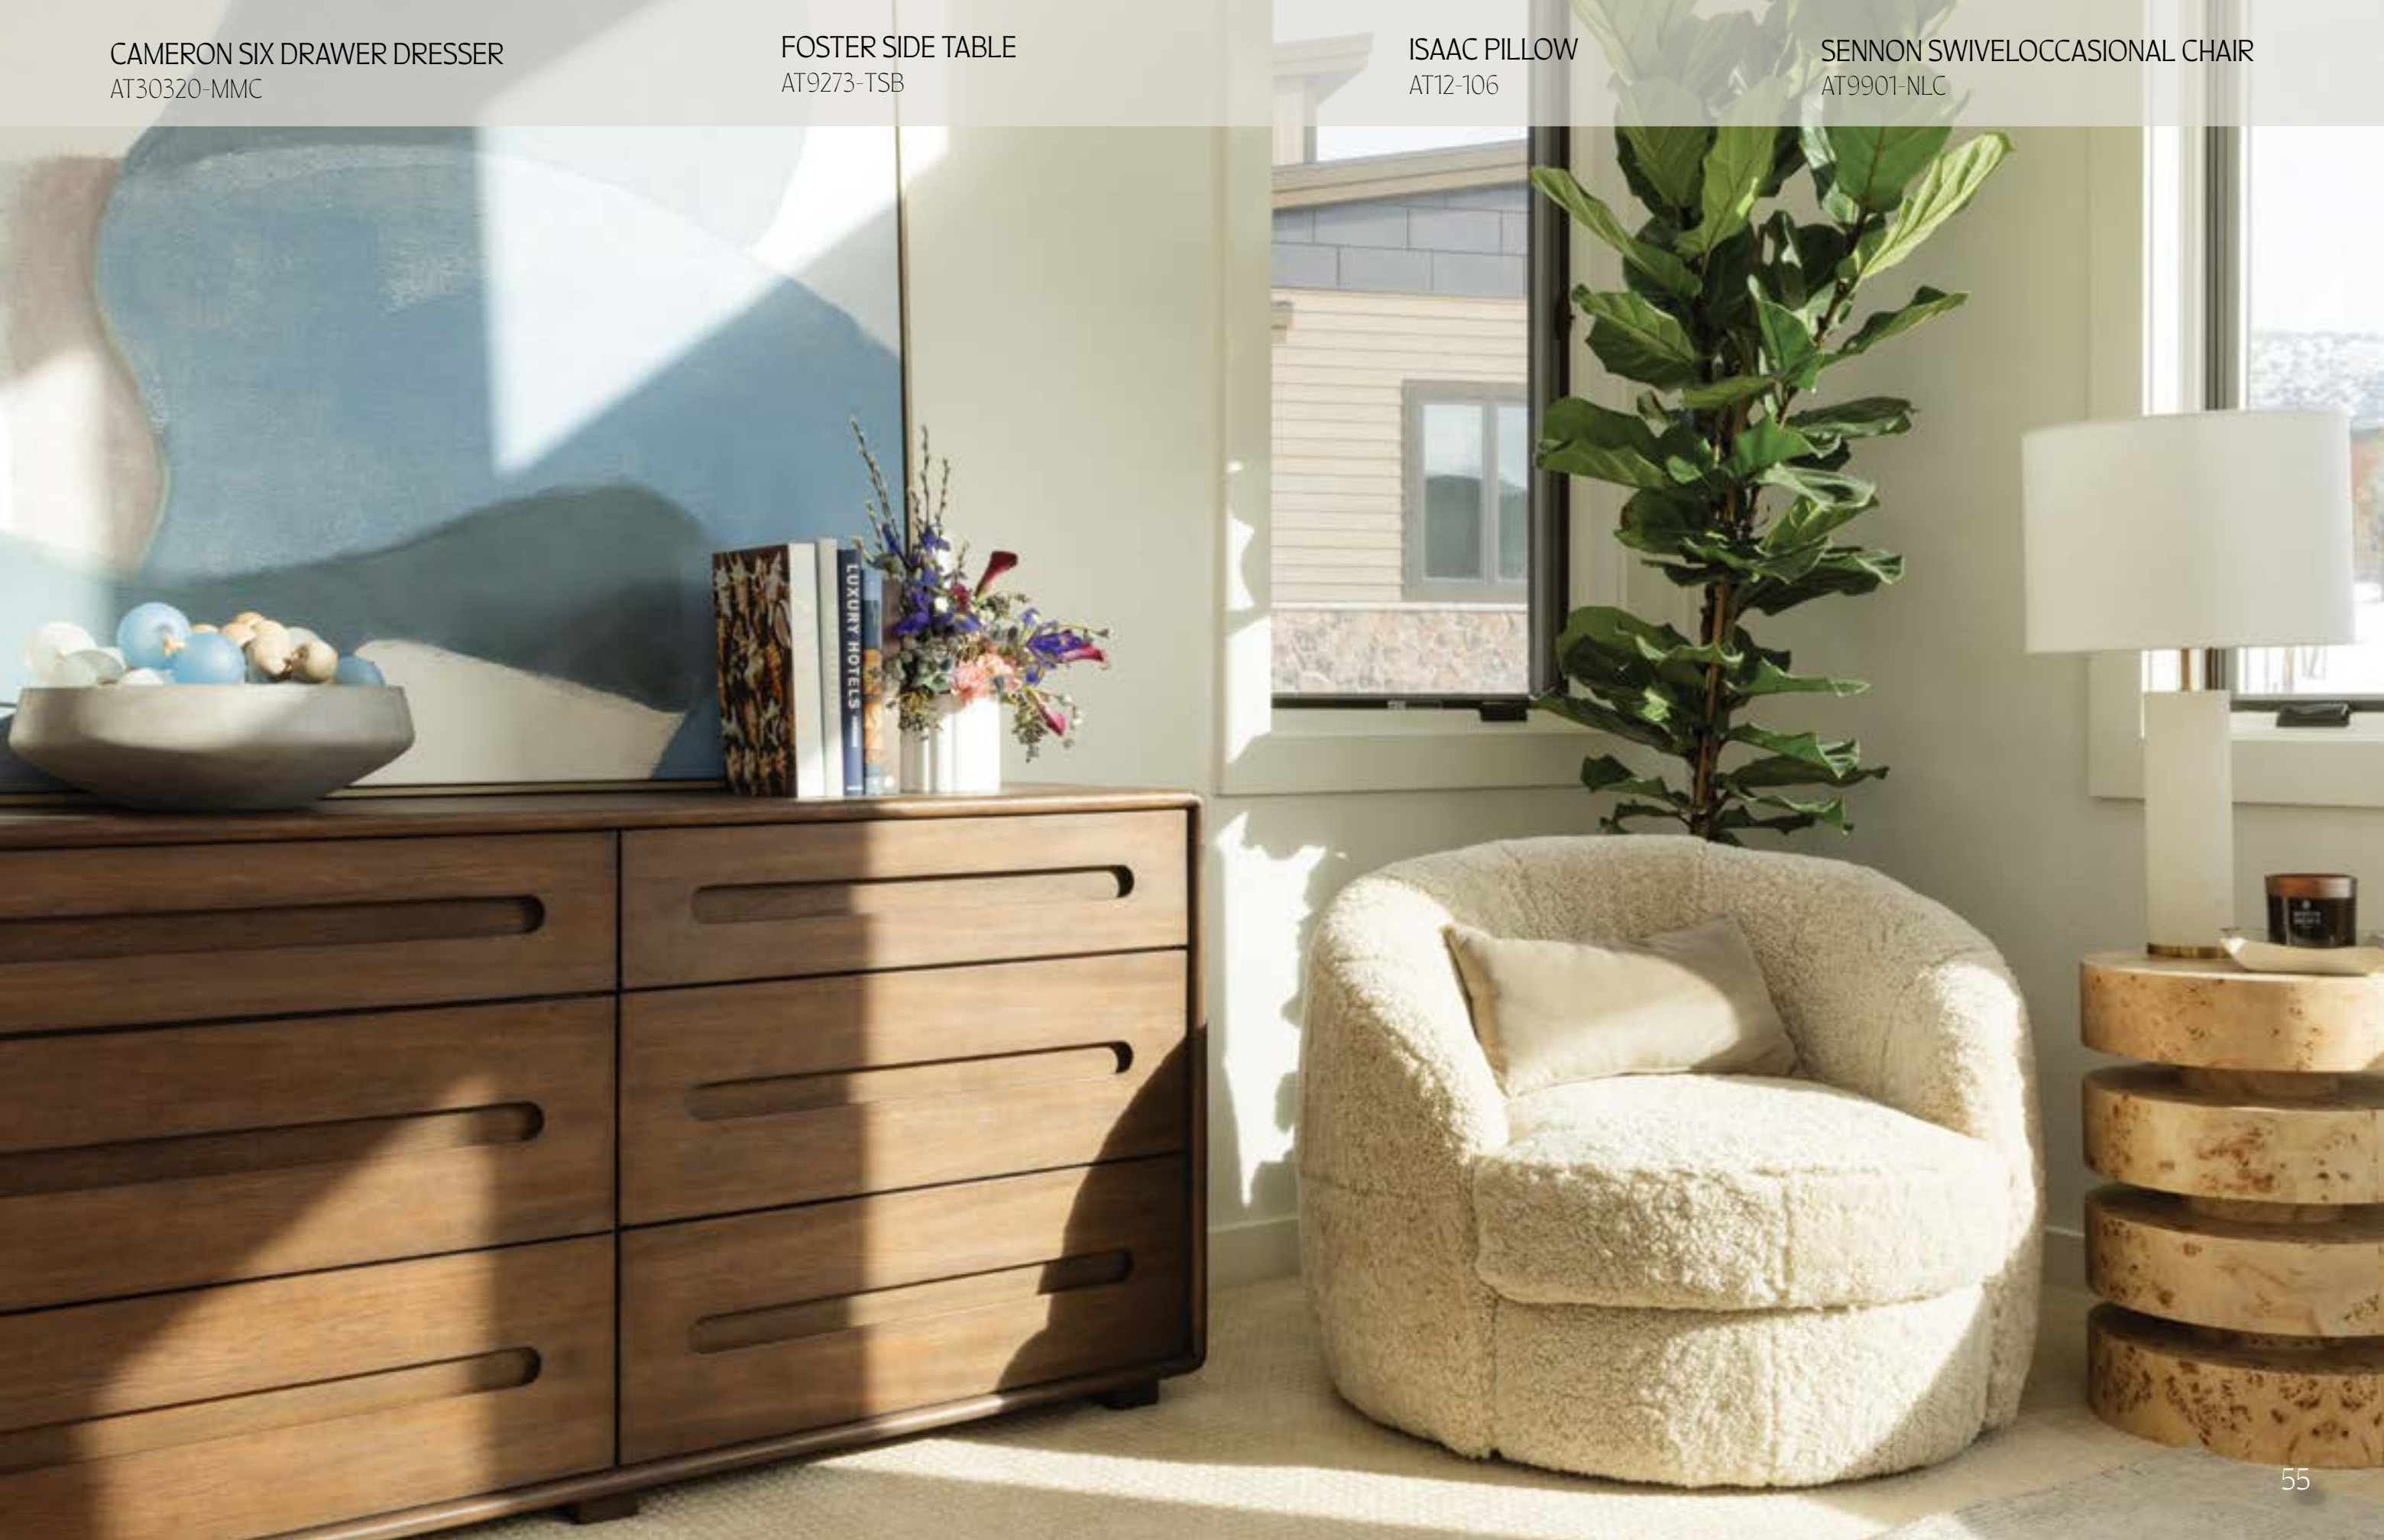

CAMERON THREE DRAWER NIGHTSTAND
AT20320-MMC

CAMERON KING BED
AT40320K-CRD/MDM

GIANNA 24" PILLOW
AT24-173

CAMERON SIX DRAWER DRESSER
AT30320-MMC

FOSTER SIDE TABLE
AT9273-TSB

ISAAC PILLOW
AT12-106

SENNON SWIVEL OCCASIONAL CHAIR
AT9901-NLC